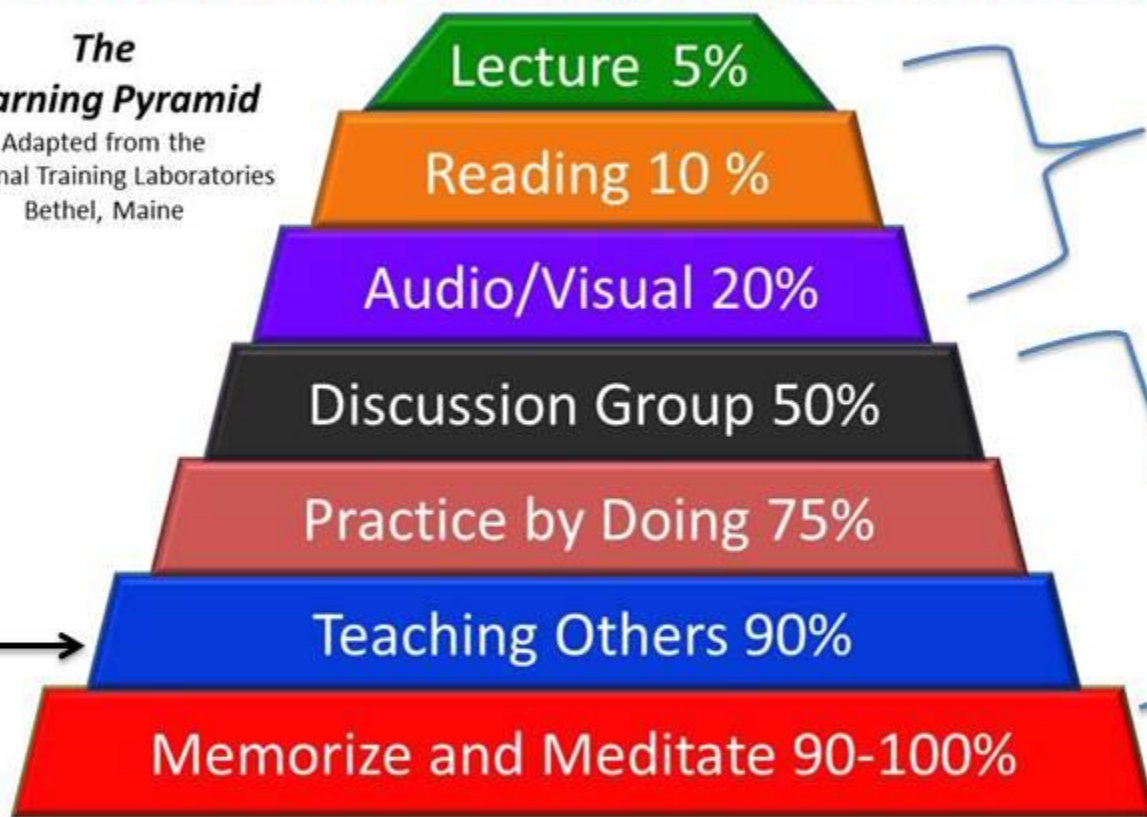

EVERY MAN A WARRIOR

The Building Blocks for Men's Ministry Discipleship

Watch the Training Videos at www.EveryManAWarrior.com

THE EVERY MAN A WARRIOR PROCESS - BUILDING BLOCKS, SKILLS & Key Verses

Passive Learning Versus Active Learning

The Average Retention Rate of Different Teaching Methods

Passive Learning

The Learning Pyramid
Adapted from the
National Training Laboratories
Bethel, Maine

Active Learning

Learning takes place most affectively through teaching methods of "Active Learning."

Men Come to Spiritual Maturity When They Disciple other Men!

Spiritual truth is not fully rooted in a man (90%) until he has taught it to another man.