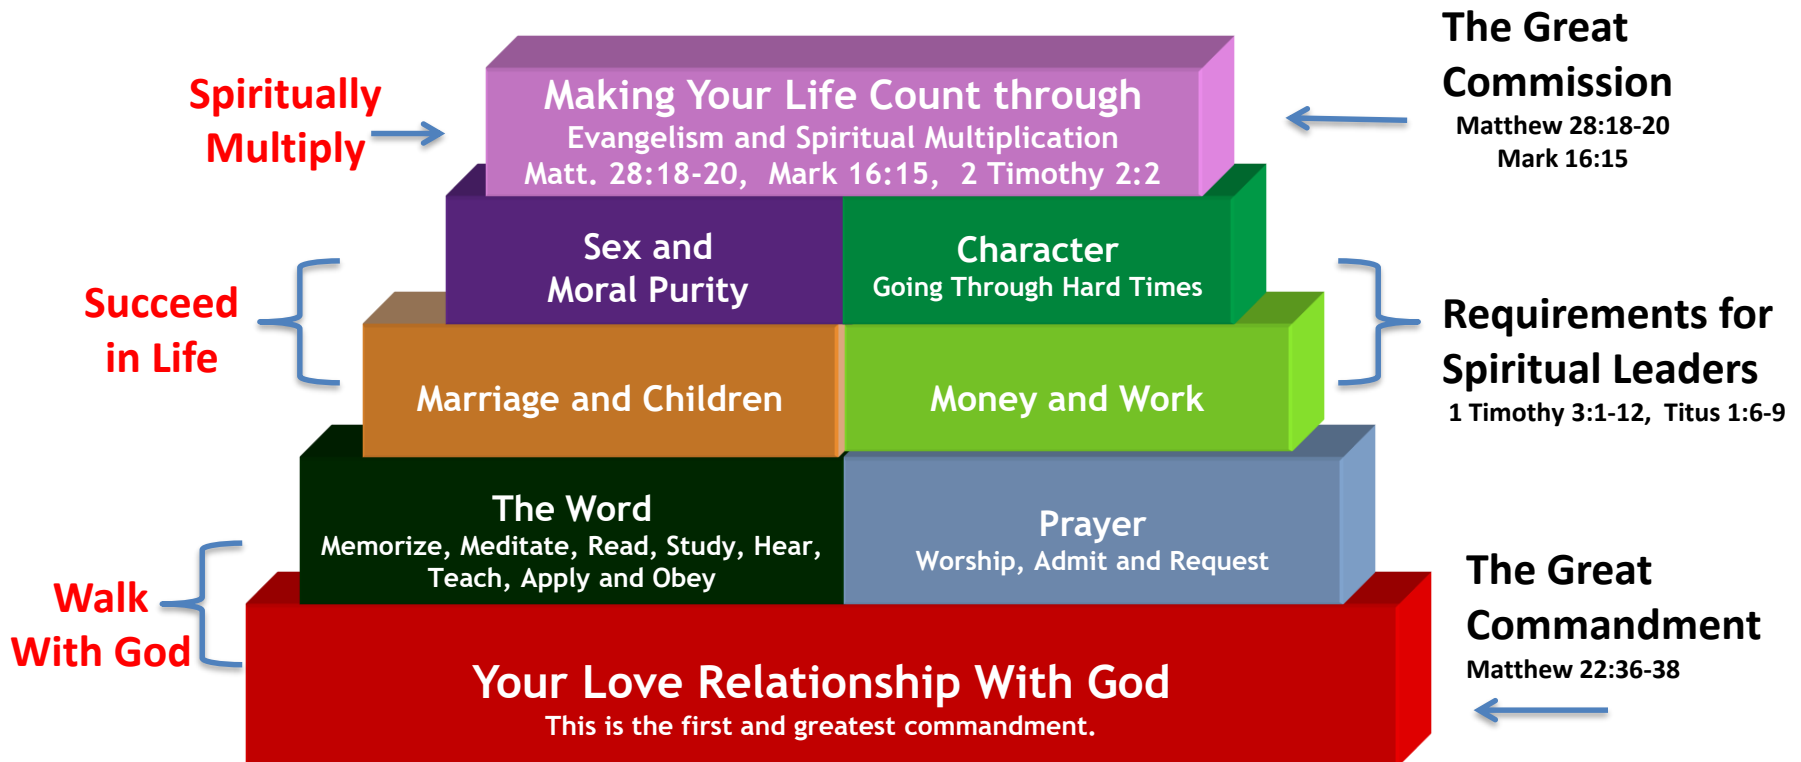

EVERY MAN A WARRIOR

The Building Blocks for Men's Ministry Discipleship

Watch the Training Videos at www.EveryManAWarrior.com

THE EVERY MAN A WARRIOR PROCESS - BUILDING BLOCKS, SKILLS & Key Verses

Passive Learning Versus Active Learning

The Average Retention Rate of Different Teaching Methods

Passive Learning

The Learning Pyramid
Adapted from the
National Training Laboratories
Bethel, Maine

Active Learning

Learning takes place most affectively through teaching methods of "Active Learning."

Men Come to Spiritual Maturity When They Disciple other Men!

Spiritual truth is not fully rooted in a man (90%) until he has taught it to another man.