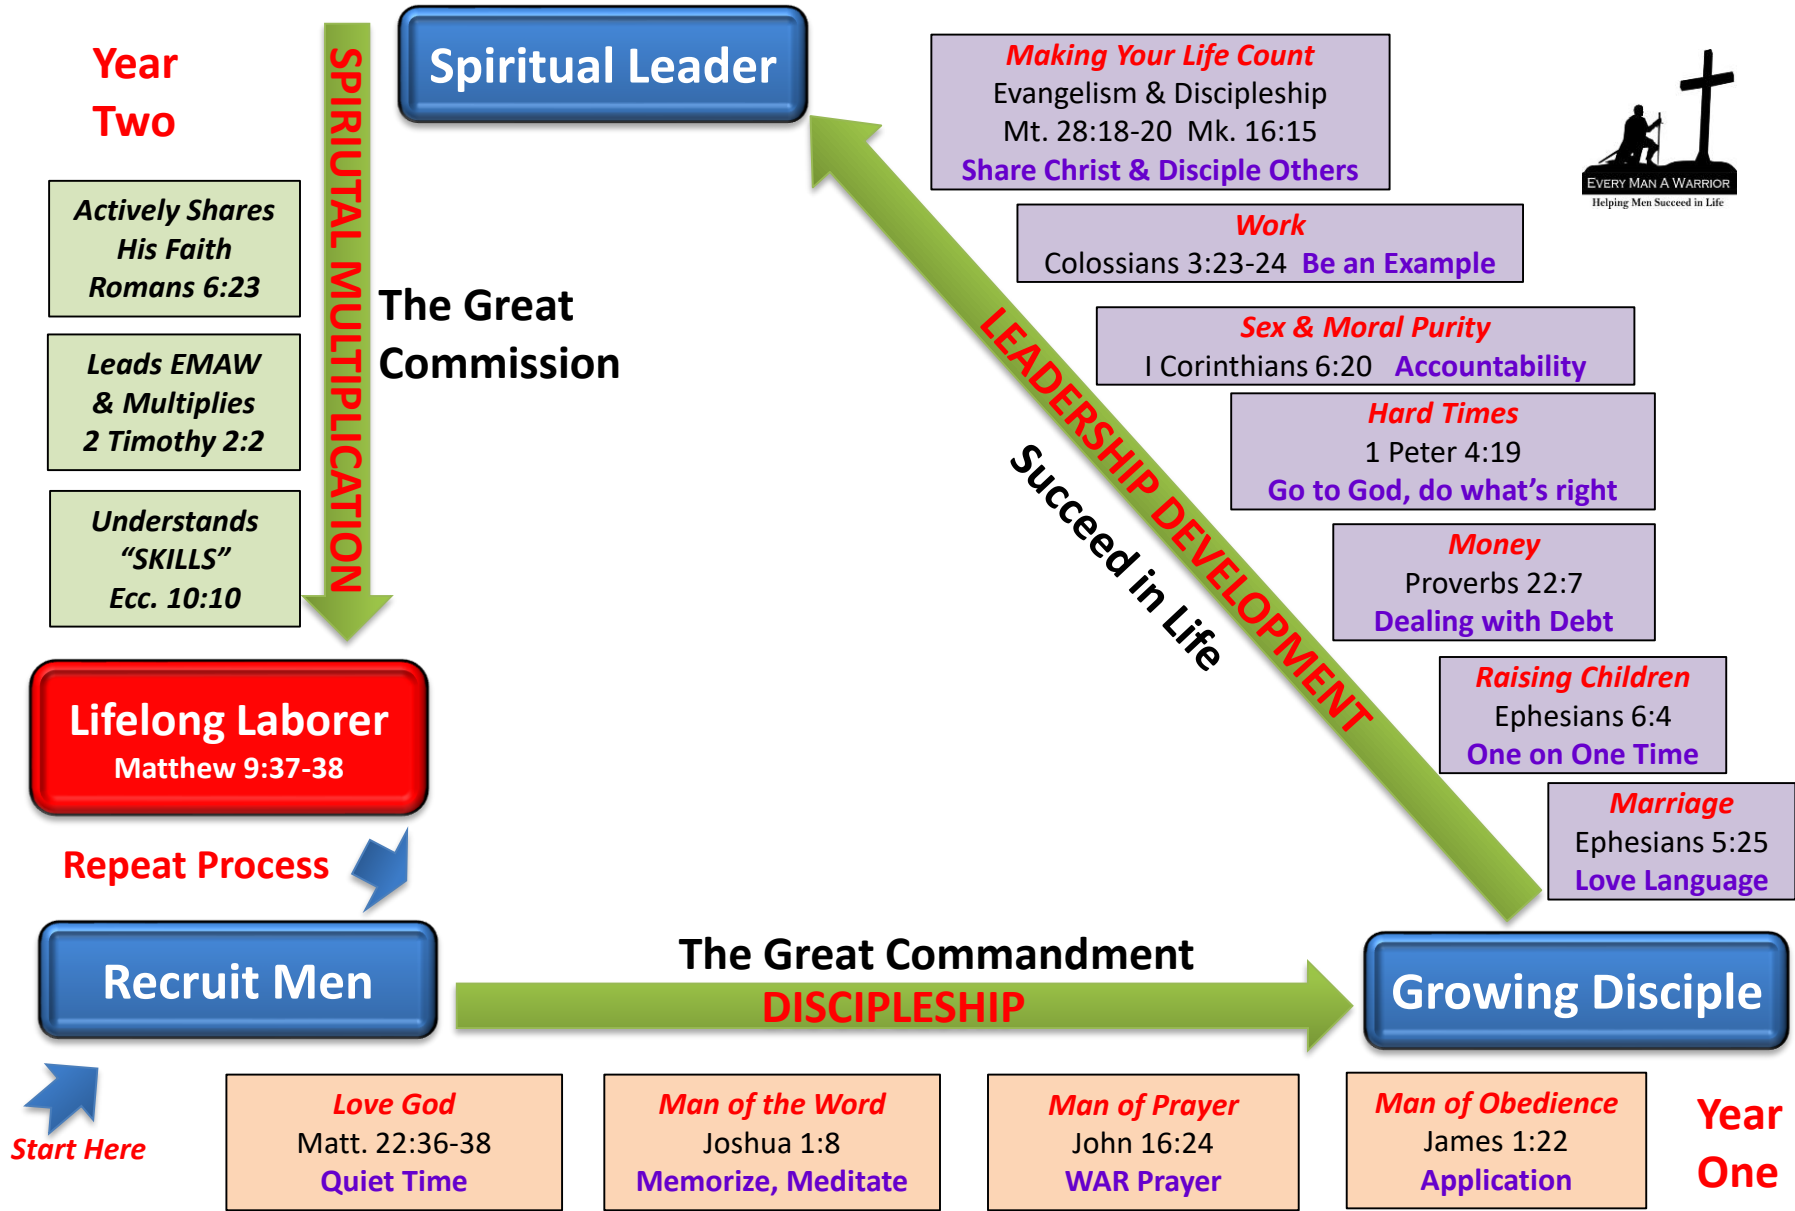

EVERY MAN A WARRIOR

The Building Blocks for Men's Ministry Discipleship

Watch the Training Videos at www.EveryManAWarrior.com

THE EVERY MAN A WARRIOR PROCESS - BUILDING BLOCKS, SKILLS & Key Verses

Passive Learning Versus Active Learning

The Average Retention Rate of Different Teaching Methods

Passive Learning

The Learning Pyramid
Adapted from the
National Training Laboratories
Bethel, Maine

Active Learning

Learning takes place most affectively through teaching methods of "Active Learning."

Men Come to Spiritual Maturity When They Disciple other Men!

Spiritual truth is not fully rooted in a man (90%) until he has taught it to another man.